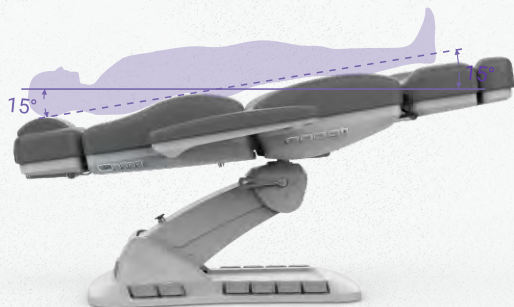

### Trendelenburg

Trendelenburg position(-15 degree), used to treat hypotension or shock during surgery to increase blood perfusion to vital organs. With this function, the electrical beds can be extended to multiple scenarios.