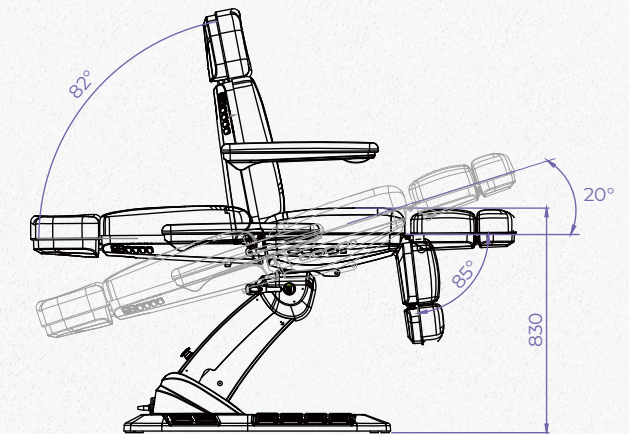

※ General Specifications

- Max load bearing : 200 kg/ 440 lbs
- Net weight : 110.7 kg/ 244 lbs
- Package size :
- Product size(L*W*H) : 1810x860x570/840 (mm)
- Gross weight : 122 kg/ 269 lbs
- 1400x810x610 (mm)≈0.69m³

• Unit:mm