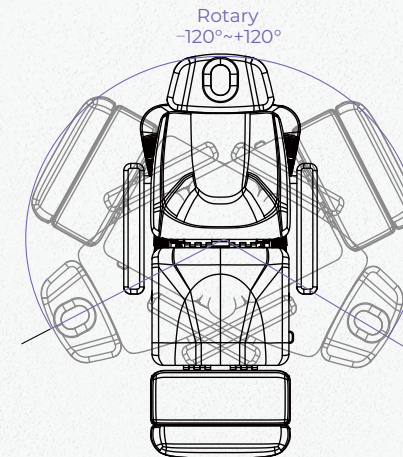

※ General Specifications

- Max load bearing : 200 kg/ 440 lbs
- Net weight : 110.7 kg/ 244 lbs
- Package size :
- Product size(L*W*H) : 1810x860x570/840 (mm)
- Gross weight : 122 kg/ 269 lbs
- 1400x810x610 (mm)≈0.69m³

• Unit:mm