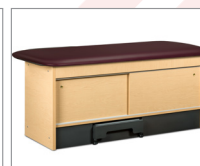

088-Flat Top

Laminate Colors

Upholstery Colors