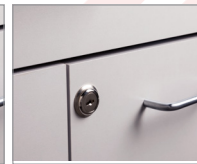

055- Door Locks