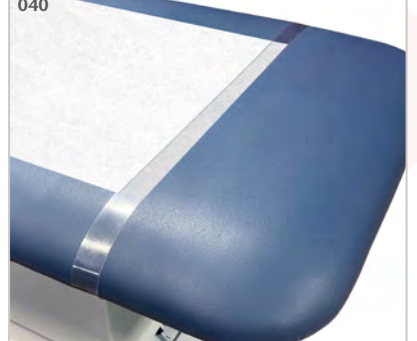

Paper Cutter

- Clear plastic with elastic strap and buckle

040

040