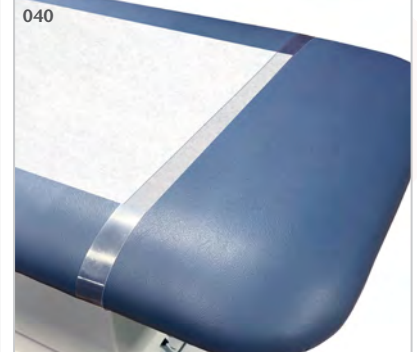

Paper Dispenser/Cutter Combo

- Paper dispenser and paper cutter ordered as one option

034