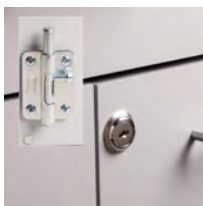

Options

066 Door Lock & Inside Latch Combo

Finishes