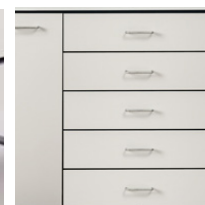

48" Base Cabinet

8048 Base Cabinet

- Base cabinet with 2 drawers and 4 doors with 2 adjustable shelves
- Easy-clean, all laminate surfaces
- Tough, chip resistant edges
- Unit is pre-assembled to save installation time
- Fully adjustable, soft-close hinges
- 3.25" backsplash included with top
- Satin chrome pulls
- Choice of solid color or woodgrain laminates
- Customizable with options

SPECIFICATIONS

48" W x 18" D x 35" H

OPTIONS

36P Postform Laminate Countertop with Sink Cutout

022 Sink

055 Door Locks

066 Door Locks & Inside Latch

044 Add a Cabinet Drawer