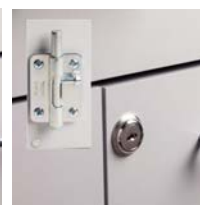

48" Base Cabinet

8048 Base Cabinet

- Base cabinet with 2 drawers and 4 doors with 2 adjustable shelves
- Easy-clean, all laminate surfaces
- Tough, chip resistant edges
- Unit is pre-assembled to save installation time
- Fully adjustable, soft-close hinges
- 3.25" backsplash included with top
- Satin chrome pulls
- Choice of solid color or woodgrain laminates
- Customizable with options

SPECIFICATIONS

48" W x 18" D x 35" H

OPTIONS

36P Postform Laminate Countertop with Sink Cutout

022 Sink

055 Door Locks

066 Door Locks & Inside Latch

044 Add a Cabinet Drawer