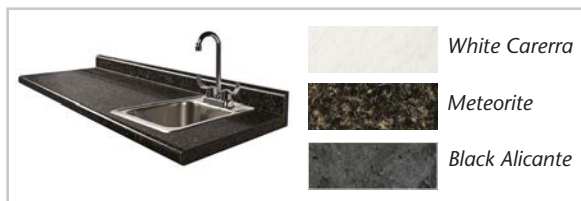

OPTIONS

36P Postform Laminate Countertop with Sink Cutout