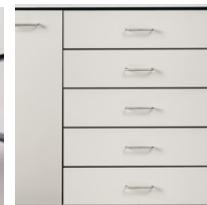

## 42" Base Cabinet

### 8042 Base Cabinet

- Base cabinet with 2 drawers and 3 doors with 2 adjustable shelves
- Easy-clean, all laminate surfaces
- Tough, chip resistant edges
- Unit is pre-assembled to save installation time
- Fully adjustable, soft-close hinges
- 3.25" backsplash included with top
- Satin chrome pulls
- Choice of solid color or woodgrain laminates
- Customizable with options

#### SPECIFICATIONS

42" W x 18" D x 35" H

#### OPTIONS

36P Postform Laminate Countertop with Sink Cutout

022 Sink

055 Door Locks

066 Door Locks & Inside Latch

044 Add a Cabinet Drawer