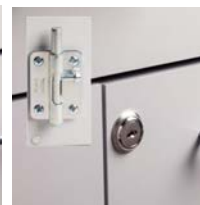

### 8042 Base Cabinet

- Base cabinet with 2 drawers and 3 doors with 2 adjustable shelves
- Easy-clean, all laminate surfaces
- Tough, chip resistant edges
- Unit is pre-assembled to save installation time
- Fully adjustable, soft-close hinges
- 3.25" backsplash included with top
- Satin chrome pulls
- Choice of solid color or woodgrain laminates
- Customizable with options

#### OPTIONS

36P Postform Laminate Countertop with Sink Cutout

022 Sink

055 Door Locks

066 Door Locks & Inside Latch

044 Add a Cabinet Drawer