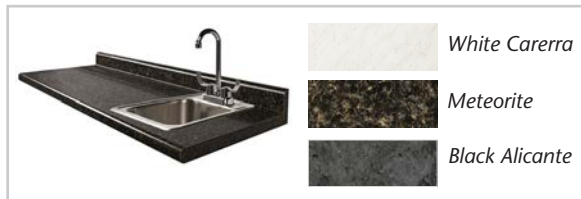

OPTIONS

36P Postform Laminate Countertop with Sink Cutout