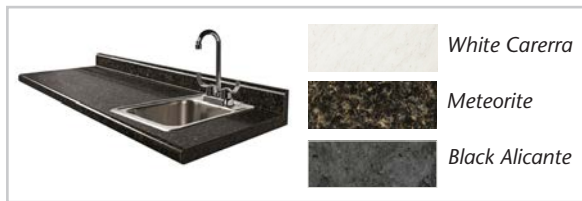

OPTIONS

36P Postform Laminate Countertop with Sink Cutout