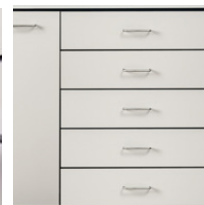

36" Base Cabinet

8036 Base Cabinet

- Base cabinet with 2 drawers and 2 doors with 2 adjustable shelves
- Easy-clean, all laminate surfaces
- Tough, chip resistant edges
- Unit is pre-assembled to save installation time
- Fully adjustable, soft-close hinges
- 3.25" backsplash included with top
- Satin finish pulls
- Choice of solid color or woodgrain laminates
- Customizable with options

1

SPECIFICATIONS

36" W x 18" D x 35" H

OPTIONS

36P Postform Laminate Countertop with Sink Cutout

022 Sink

055 Door Locks

066 Door Locks & Inside Latch

044 Add a Cabinet Drawer

Finishes

Maple

Dark Cherry

Gray

Slate Gray