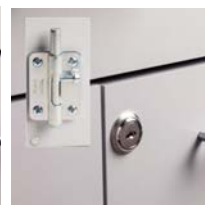

36" Base Cabinet

8036 Base Cabinet

- Base cabinet with 2 drawers and 2 doors with 2 adjustable shelves
- Easy-clean, all laminate surfaces
- Tough, chip resistant edges
- Unit is pre-assembled to save installation time
- Fully adjustable, soft-close hinges
- 3.25" backsplash included with top
- Satin finish pulls
- Choice of solid color or woodgrain laminates
- Customizable with options

1

SPECIFICATIONS

36" W x 18" D x 35" H

OPTIONS

36P Postform Laminate Countertop with Sink Cutout

022 Sink

055 Door Locks

066 Door Locks & Inside Latch