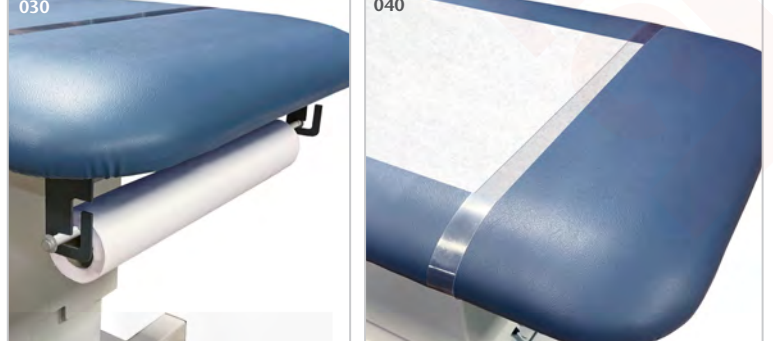

Paper Cutter

- Clear plastic with elastic strap and buckle

040

040

Paper Dispenser/Cutter Combo

- Paper dispenser and paper cutter ordered as one option

034