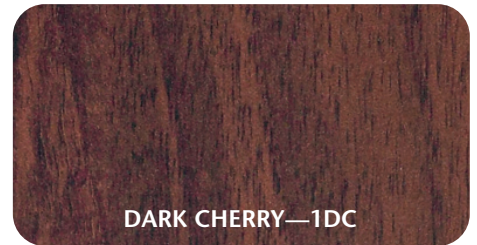

## PANEL LEG SERIES COLOR SELECTOR

**LAMINATE**—Corresponding color code must accompany color selection when placing an order.

**STANDARD VINYL UPHOLSTERY**—Corresponding color code must accompany color selection when placing an order.

*NOTE: Due to the variations in computer monitors, tablets, smartphones, other electronic displays and printers, actual colors may vary. Actual samples are available in most cases.*