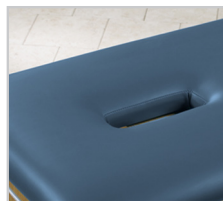

009 Nosehole