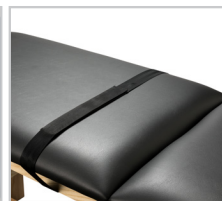

### MODEL 3100

- Gray, powder-coated, all-welded, steel frame
- Adjustable height levelers
- Pre-threaded hardware for easy assembly
- Paper dispenser included
- 2" of firm foam padding (5 cm)
- Traditional square corner top
- Fast, easy assembly with basic tools
- 450 lbs. load capacity under normal use (204 kg)

### Options

020 Small Pillow

060 Large Pillow

009 Nosehole

077 Safety Strap

040 Paper Cutter